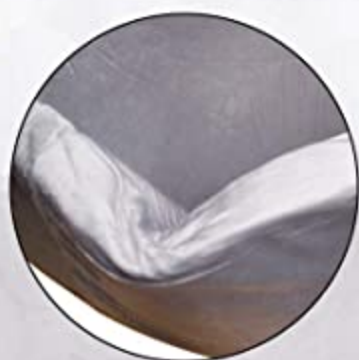

FR: Utiliser sous la surveillance directe d'un adulte.

Due to a long time vacuum transportation, we need 4-7 days to let the latex foam return to it's original shape

You can put pillows to fullfil the ball pit to help it return to round shape.

For badly misshapen place, please use cold air dry and let the air back inside the foam.

Roll over image to zoom in